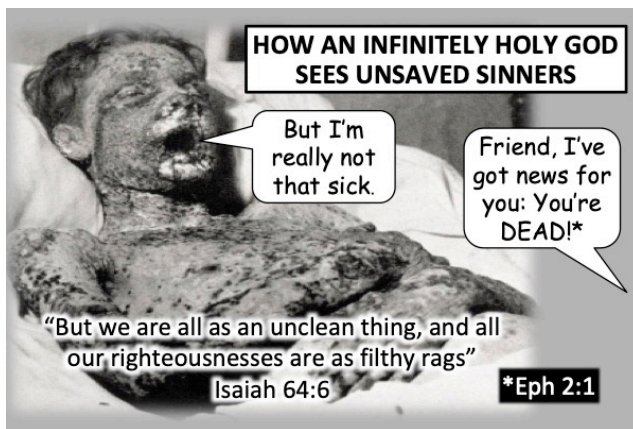

Gospel Tracts In Graphic Format

**DEFINITION OF
SPIRITUALLY LOST:
YOU THINK YOU ARE ON THE
ROAD TO HEAVEN BUT YOU
ARE ON THE ROAD TO HELL.**

**THE WIDE GATE OF
SELF-RIGHTEOUSNESS**

**CATHOLICISM,
ISLAM, ATHEISM,
HINDUISM, ETC.**

HELL

Enter ye in at the strait gate: for wide is the gate, and broad is the way, that leadeth to destruction, and many there be which go in thereat.

Matthew 7:13

**The Tower Of Babel – The Ultimate Example Of
Man Trying To Work His Way To Heaven**