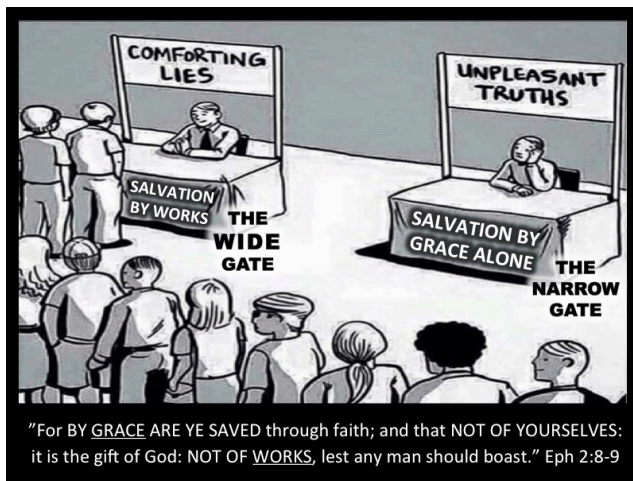

Gospel Tracts In Graphic Format

**DEFINITION OF
SPIRITUALLY LOST:
YOU THINK YOU ARE ON THE
ROAD TO HEAVEN BUT YOU
ARE ON THE ROAD TO HELL.**

**THE WIDE GATE OF
SELF-RIGHTEOUSNESS**

**CATHOLICISM,
ISLAM, ATHEISM,
HINDUISM, ETC. HELL**

**Enter ye in at the strait gate: for wide
is the gate, and broad is the way,
that leadeth to destruction, and
many there be which go in thereat.**

Matthew 7:13

**The Tower Of Babel – The Ultimate Example Of
Man Trying To Work His Way To Heaven**

**There are ONLY 2 religions
from God’s perspective.**

1. The Wide Gate:

ALL religions involving man’s
merits for salvation: Islam,
Catholicism, Buddhism, etc.

2. The Narrow Gate:

The Lord Jesus Christ and His
righteousness ALONE for salvation.