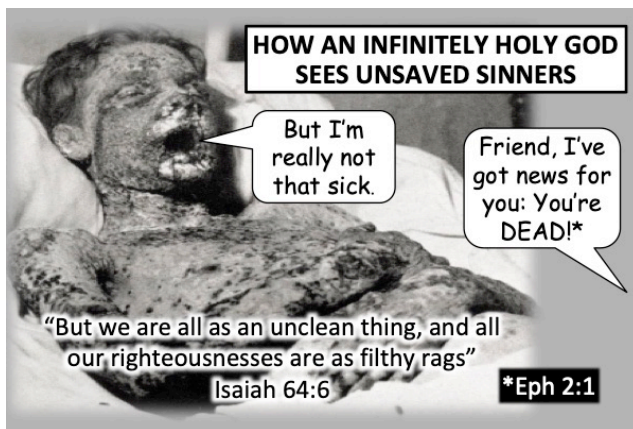

Gospel Tracts In Graphic Format

**DEFINITION OF
SPIRITUALLY LOST:
YOU THINK YOU ARE ON THE
ROAD TO HEAVEN BUT YOU
ARE ON THE ROAD TO HELL.**

**THE WIDE GATE OF
SELF-RIGHTEOUSNESS**

**CATHOLICISM,
ISLAM, ATHEISM,
HINDUISM, ETC. HELL**

**Enter ye in at the strait gate: for wide
is the gate, and broad is the way,
that leadeth to destruction, and
many there be which go in thereat.**

Matthew 7:13

**The Tower Of Babel – The Ultimate Example Of
Man Trying To Work His Way To Heaven**