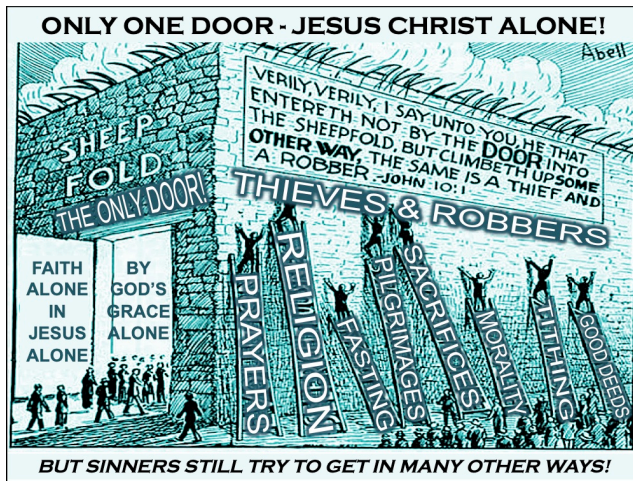

Gospel Tracts In Graphic Format

**DEFINITION OF
SPIRITUALLY LOST:
YOU THINK YOU ARE ON THE
ROAD TO HEAVEN BUT YOU
ARE ON THE ROAD TO HELL.**

**THE WIDE GATE OF
SELF-RIGHTEOUSNESS**

**CATHOLICISM,
ISLAM, ATHEISM,
HINDUISM, ETC. HELL**

**Enter ye in at the strait gate: for wide
is the gate, and broad is the way,
that leadeth to destruction, and
many there be which go in thereat.**

Matthew 7:13

**The Tower Of Babel – The Ultimate Example Of
Man Trying To Work His Way To Heaven**

**THE SATANIC WAY OF
SALVATION OF ALL
FALSE RELIGIONS:
*WORKS-RIGHTEOUSNESS***

**SACRAMENTS, PRAYERS, RITUALS,
PILGRIMAGES, GOOD DEEDS OR
ANY OTHER HUMAN EFFORT!!!**

***“Not by works of righteousness
which we have done, but according
to his mercy he saved us” - Titus 3:5***

**There are ONLY 2 religions
from God’s perspective.**

1. The Wide Gate:

ALL religions involving man’s
merits for salvation: Islam,
Catholicism, Buddhism, etc.

2. The Narrow Gate:

The Lord Jesus Christ and His
righteousness ALONE for salvation.