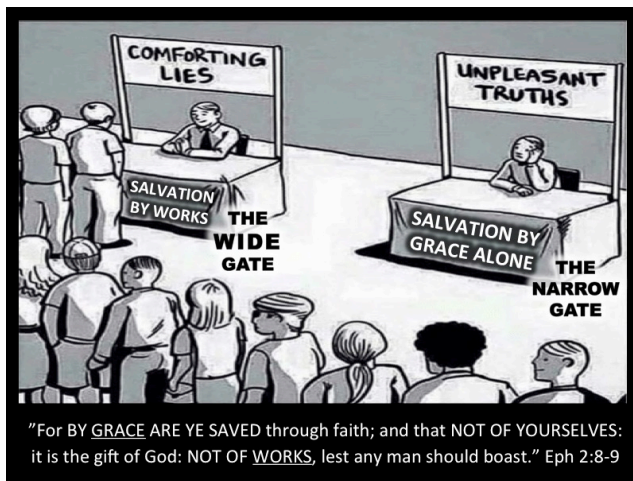

Gospel Tracts In Graphic Format

**DEFINITION OF
SPIRITUALLY LOST:
YOU THINK YOU ARE ON THE
ROAD TO HEAVEN BUT YOU
ARE ON THE ROAD TO HELL.**

**THE WIDE GATE OF
SELF-RIGHTEOUSNESS**

**CATHOLICISM,
ISLAM, ATHEISM,
HINDUISM, ETC.**

HELL

Enter ye in at the strait gate: for wide is the gate, and broad is the way, that leadeth to destruction, and many there be which go in thereat.

Matthew 7:13

**The Tower Of Babel – The Ultimate Example Of
Man Trying To Work His Way To Heaven**

**There are ONLY 2 religions
from God’s perspective.**

1. The Wide Gate:

ALL religions involving man’s
merits for salvation: Islam,
Catholicism, Buddhism, etc.

2. The Narrow Gate:

The Lord Jesus Christ and His
righteousness ALONE for salvation.