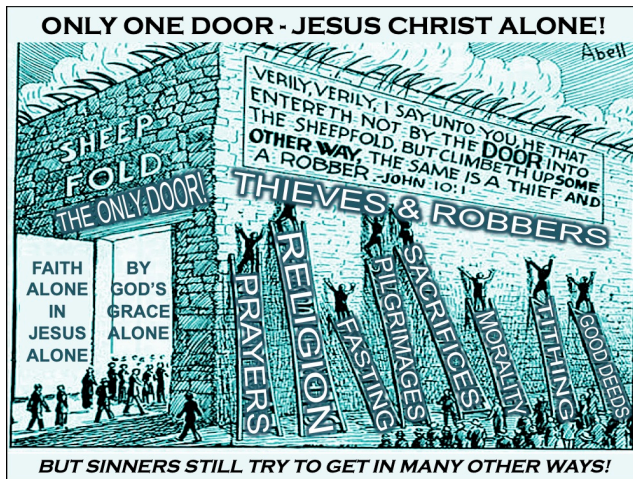

Gospel Tracts In Graphic Format

**DEFINITION OF
SPIRITUALLY LOST:
YOU THINK YOU ARE ON THE
ROAD TO HEAVEN BUT YOU
ARE ON THE ROAD TO HELL.**

**THE WIDE GATE OF
SELF-RIGHTEOUSNESS**

**CATHOLICISM,
ISLAM, ATHEISM,
HINDUISM, ETC.**

HELL

Enter ye in at the strait gate: for wide is the gate, and broad is the way, that leadeth to destruction, and many there be which go in thereat.

Matthew 7:13

**The Tower Of Babel – The Ultimate Example Of
Man Trying To Work His Way To Heaven**

**THE SATANIC WAY OF
SALVATION OF ALL
FALSE RELIGIONS:
*WORKS-RIGHTEOUSNESS***

**SACRAMENTS, PRAYERS, RITUALS,
PILGRIMAGES, GOOD DEEDS OR
ANY OTHER HUMAN EFFORT!!!**

***“Not by works of righteousness
which we have done, but according
to his mercy he saved us” - Titus 3:5***

**There are ONLY 2 religions
from God’s perspective.**

1. The Wide Gate:

ALL religions involving man’s
merits for salvation: Islam,
Catholicism, Buddhism, etc.

2. The Narrow Gate:

The Lord Jesus Christ and His
righteousness ALONE for salvation.