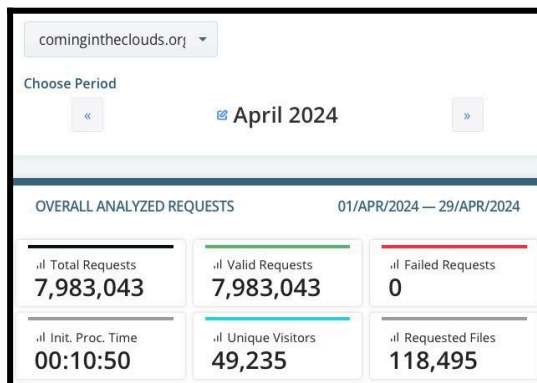

ComingInTheClouds.org Website Visitor Statistics

Website Visitor Totals By Month

Website Visitors By World Region (Continent) For June 2024

#	VISITORS	DATA
1	39,833 (64.71%)	NA North America
2	7,126 (11.58%)	EU Europe
3	9,078 (14.75%)	AS Asia
4	2,155 (3.50%)	Unknown
5	1,963 (3.19%)	OC Oceania
6	478 (0.78%)	AF Africa
7	919 (1.49%)	SA South America
tot.	61,552	154