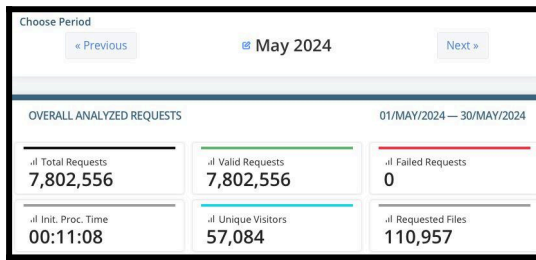

ComingInTheClouds.org Website Visitor Statistics

Website Visitor Totals By Month

Website Visitors By World Region (Continent) For June 2024

#	VISITORS	DATA
1	39,833 (64.71%)	NA North America
2	7,126 (11.58%)	EU Europe
3	9,078 (14.75%)	AS Asia
4	2,155 (3.50%)	Unknown
5	1,963 (3.19%)	OC Oceania
6	478 (0.78%)	AF Africa
7	919 (1.49%)	SA South America
tot.	61,552	154