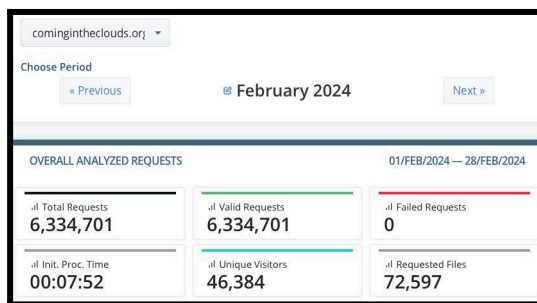

ComingInTheClouds.org Website Visitor Statistics

Website Visitor Totals By Month

Website Visitors By World Region (Continent) For June 2024

#	VISITORS	DATA
1	39,833 (64.71%)	NA North America
2	7,126 (11.58%)	EU Europe
3	9,078 (14.75%)	AS Asia
4	2,155 (3.50%)	Unknown
5	1,963 (3.19%)	OC Oceania
6	478 (0.78%)	AF Africa
7	919 (1.49%)	SA South America
tot.	61,552	154