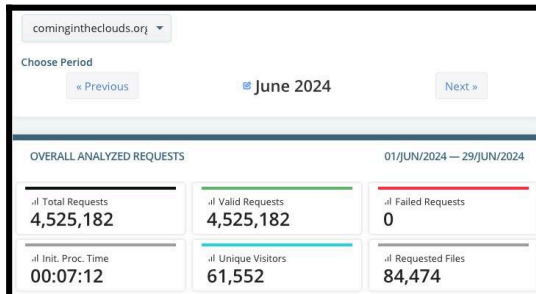

ComingInTheClouds.org Website Visitor Statistics

Website Visitor Totals By Month

Website Visitors By World Region (Continent) For June 2024

#	VISITORS	DATA
1	39,833 (64.71%)	NA North America
2	7,126 (11.58%)	EU Europe
3	9,078 (14.75%)	AS Asia
4	2,155 (3.50%)	Unknown
5	1,963 (3.19%)	OC Oceania
6	478 (0.78%)	AF Africa
7	919 (1.49%)	SA South America
tot.	61,552	154