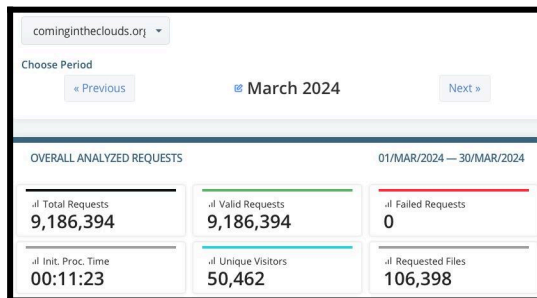

ComingInTheClouds.org Website Visitor Statistics

Website Visitor Totals By Month

Website Visitors By World Region (Continent) For June 2024

#	VISITORS	DATA
1	39,833 (64.71%)	NA North America
2	7,126 (11.58%)	EU Europe
3	9,078 (14.75%)	AS Asia
4	2,155 (3.50%)	Unknown
5	1,963 (3.19%)	OC Oceania
6	478 (0.78%)	AF Africa
7	919 (1.49%)	SA South America
tot.	61,552	154