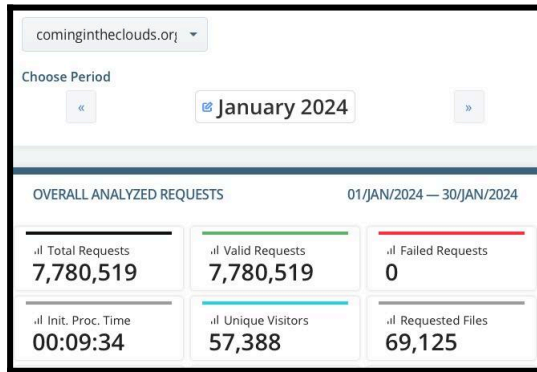

ComingInTheClouds.org Website Visitor Statistics

Website Visitor Totals By Month

Website Visitors By World Region (Continent) For June 2024

#	VISITORS	DATA
1	39,833 (64.71%)	NA North America
2	7,126 (11.58%)	EU Europe
3	9,078 (14.75%)	AS Asia
4	2,155 (3.50%)	Unknown
5	1,963 (3.19%)	OC Oceania
6	478 (0.78%)	AF Africa
7	919 (1.49%)	SA South America
tot.	61,552	154